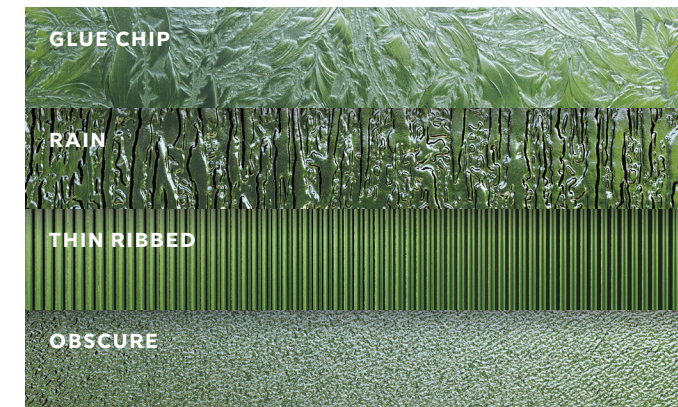

DECORATIVE GLASS

SCREENS

Featuring aluminum frames specifically engineered to stand up to coastal weather. Capture cool ocean breezes and take advantage of fresh air while preventing insects, pests, and floating debris like leaves and seeds from entering your home.

* Several additional decorative glass options are available. Not all decorative and specialty glass is compatible with all products. Visit your local Marvin Coastline dealer for a recommendation on which glass is right for your project.