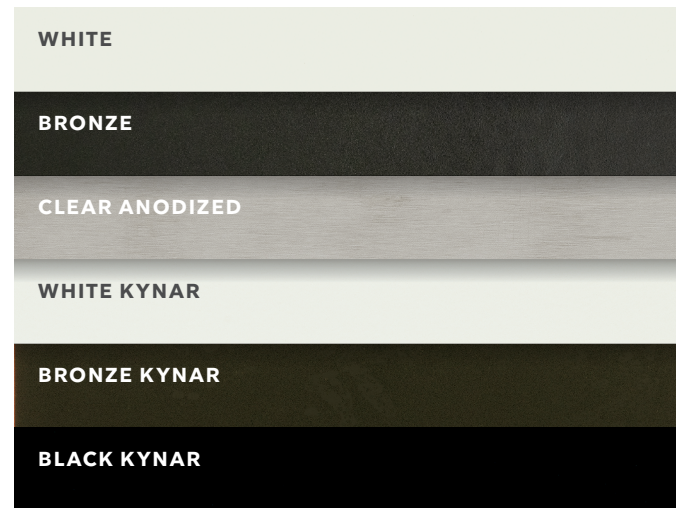

DESIGN OPTIONS

INTERIOR AND EXTERIOR FINISHES*

Coastline is available in eleven low-maintenance interior and exterior finishes that resist fading, peeling, and chalking even under the most extreme coastal conditions. Our palette includes five woodgrain finishes that deliver a natural warmth and beauty. Custom color options are also available.